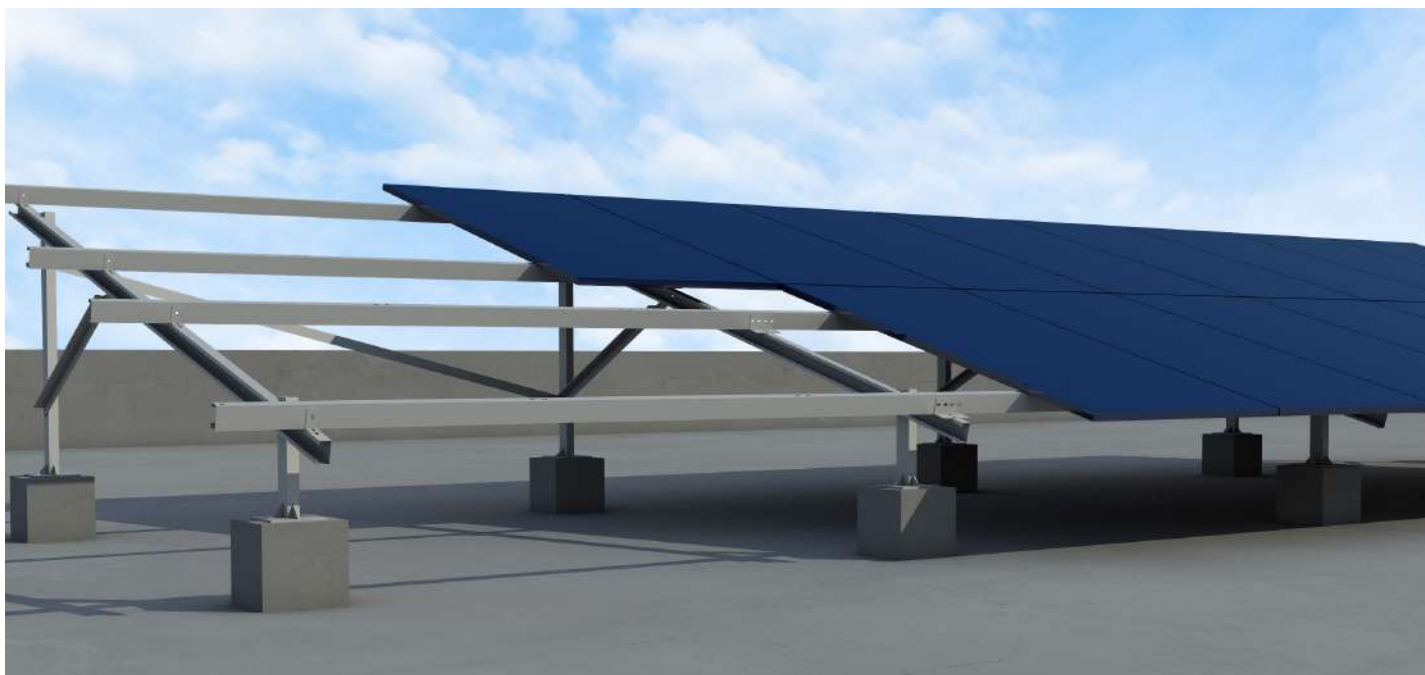

Ground Mounted Structures

Single Pole

GS BR CP VR PL

Column Post

Gusset Plate

Vertical Rafter

Purlin

Bracing

Dual Pole

RCC

Roof Structures

Technical Data

- Type of Structures : Single & Double Pole Structure
- Tilt Angle : 0-40 Degree or Depends on the Latitude
- Module Orientation : Portrait & Landscape
- Wind Speed : Upto 225 km/hour
- Material : HDGI, Posmac & Galvalume