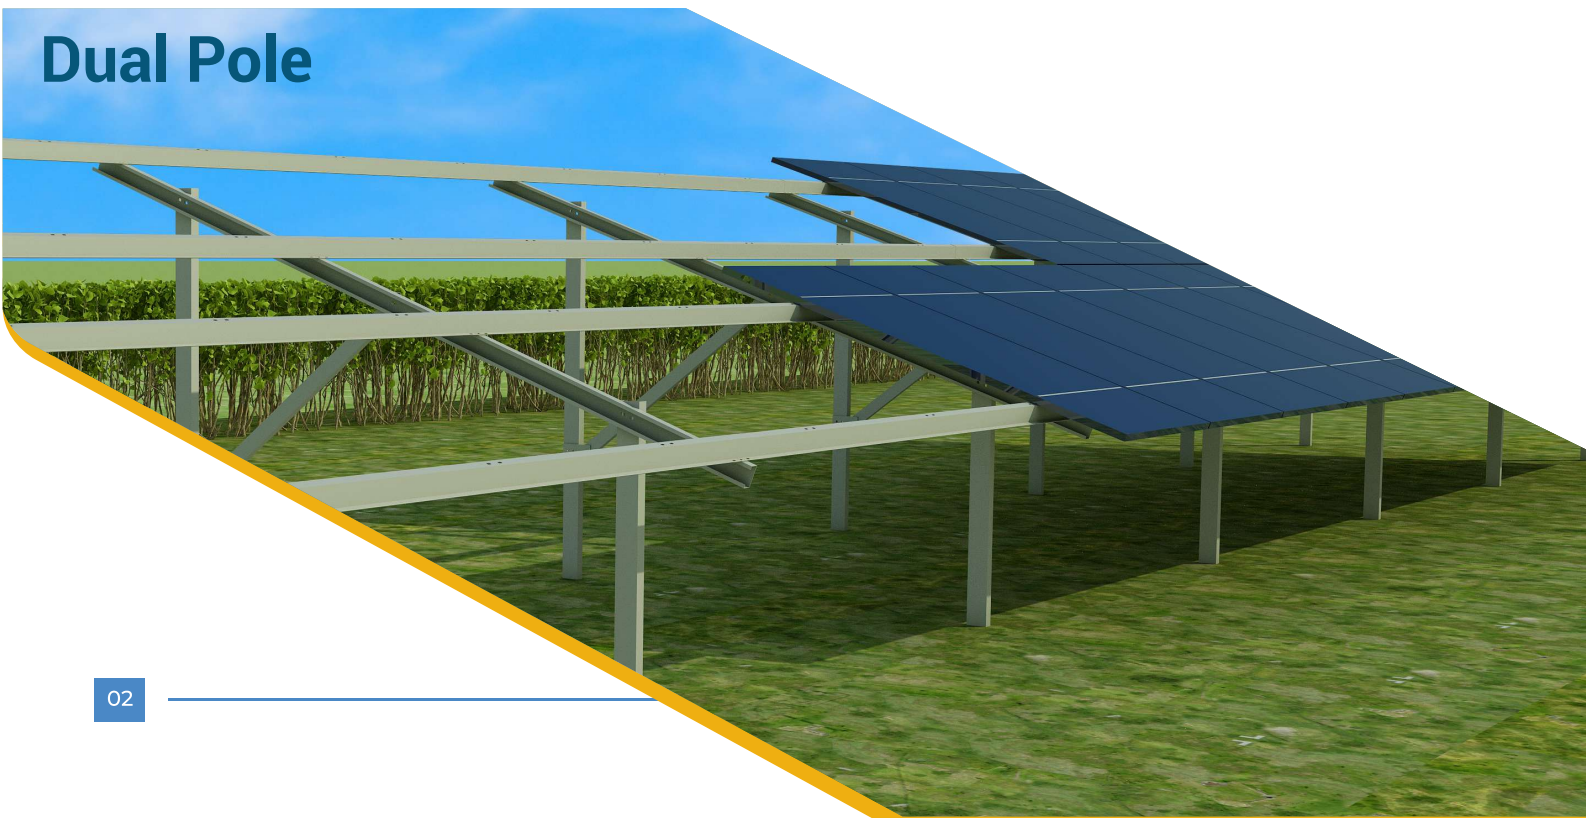

Ground Mounted Structures

Single Pole

GS BR CP VR PL

Column Post

Gusset Plate

Vertical Rafter

Purlin

Bracing

Dual Pole

RCC

Roof Structures

Technical Data

- Type of Structures : Single & Double Pole Structure
- Tilt Angle : 0-40 Degree or Depends on the Latitude
- Module Orientation : Portrait & Landscape
- Wind Speed : Upto 225 km/hour
- Material : HDGI, Posmac & Galvalume